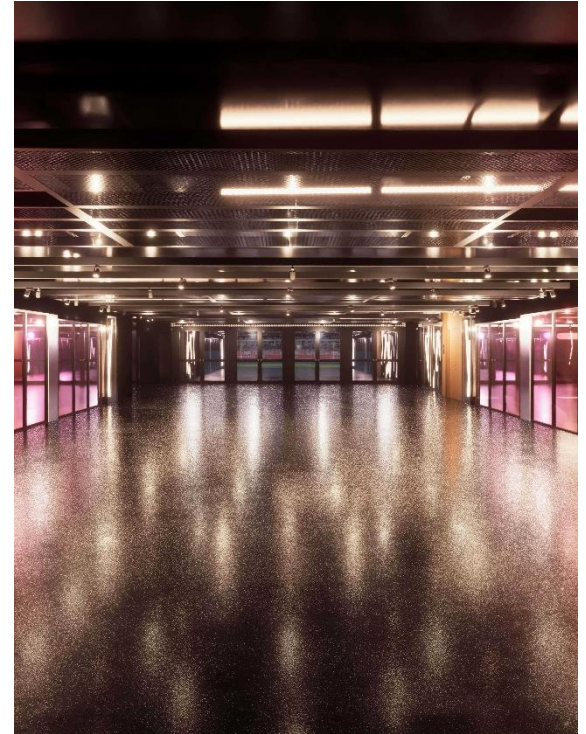

Düsseldorf Convention

DÜSSELDORF
Convention

What's
new?

EUREF Campus Düsseldorf

An architectural rendering of the EUREF Campus in Düsseldorf. The main building is a large, rectangular structure with a green facade and a roof covered in solar panels. To its left is a circular white building with a glass facade. The campus is surrounded by lush greenery, including trees and a large lake on the right. A multi-lane road with cars is visible in the foreground. The sky is blue with light clouds.

New meeting possibilities in the football stadium

Creation of „the caves“

Facts:

- two new meeting rooms
- 500 m² each
- capacities for up to 350 people each
- connected by the “The tunnel” with 400 m²
- state of the art event technology and LED walls

Website:

<https://www.duesseldorf-convention.de/en/news/merkur-spiel-arena-gets-new-innovative-meeting-spaces>

Düsseldorf Live close Feel free

The world's largest indoor surfing hall

RheinRiff- opened its doors May 2023