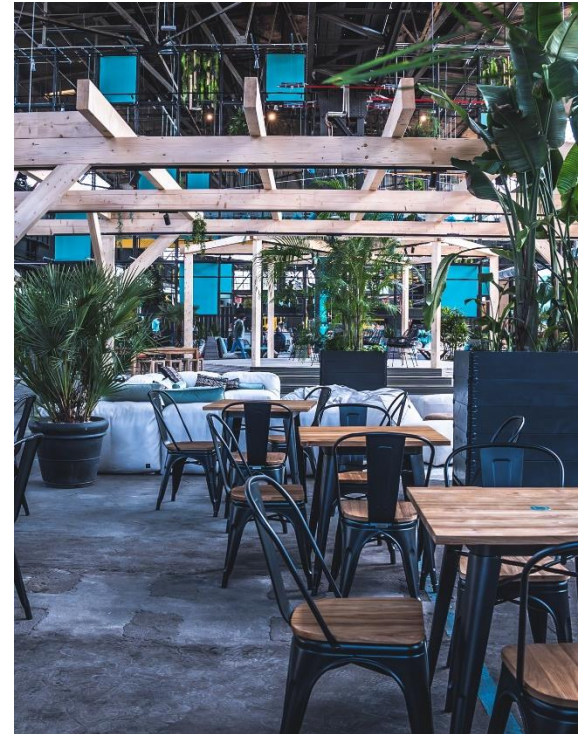

Düsseldorf Convention

DÜSSELDORF
Convention

What's
new?

EUREF Campus Düsseldorf

An architectural rendering of the EUREF Campus in Düsseldorf. The main building is a large, rectangular structure with a green facade and a roof covered in solar panels. To its left is a circular white building with a glass facade. The campus is surrounded by lush greenery, including trees and a large lake on the right. A multi-lane road with cars is visible in the foreground. The sky is blue with light clouds.

New meeting possibilities in the football stadium

Creation of „the caves“

Facts:

- two new meeting rooms
- 500 m² each
- capacities for up to 350 people each
- connected by the “The tunnel” with 400 m²
- state of the art event technology and LED walls

Website:

<https://www.duesseldorf-convention.de/en/news/merkur-spiel-arena-gets-new-innovative-meeting-spaces>

Düsseldorf Live close Feel free

The world's largest indoor surfing hall

RheinRiff- opened its doors May 2023

Facts:

- 6.000 m² indoor area
- 2.000 m² outdoor area
- conference area (up to 150 pax) and speaker area (up to 500 pax)

Website:

<https://www.rheinriff.com/de/>

Düsseldorf Live close Feel free

Oceandiva Nova: Carbon neutral event vessel