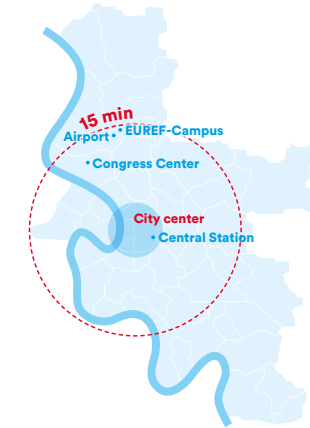

## Fashion capital

- Over 3,000 fashion companies and 800 designer showrooms
- World class shopping on the famous boulevard "Königsallee"

## Business region

- Well-established companies meet an innovative start-up community

## Central location in Europe

- Key European business hubs are only one hour flight away

## Düsseldorf Airport

- Fourth largest airport in Germany
- approx. 20 million passengers
- 163 destinations in 46 countries
- Only 13 minutes by car to the city center